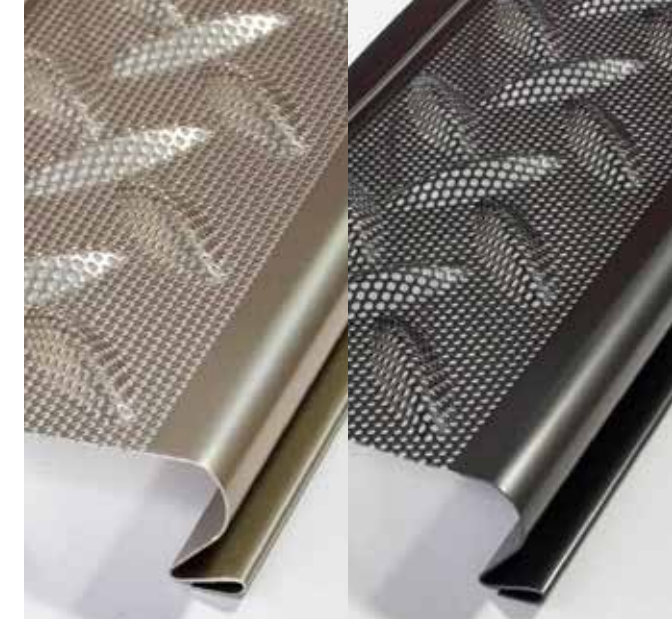

The unique design of *TEK-MESH™* consists of a micro-mesh screen as well as unique water vents strategically positioned to handle torrential rains as well as channeling debris over the rounded edge. Over the years, rainwater can seriously damage your home. Have peace of mind, and stay safe by not climbing ladders again!

TEK-MESH™ it and FORGET IT !

TEK-MESH™ THE ULTIMATE IN GUTTER PROTECTION

MADE OF ANODIZED ALUMINUM. IT IS A HIGH-TECH ROBUST MICRO-SCREEN THAT KEEPS ALL DEBRIS OUT & ALLOWS RAINWATER TO FLOW THROUGH

TEK-MESH™ ENDS THE HASSLE OF PLUGGED RAIN GUTTERS

BLACK CHOCOLATE BROWN GREY SILVER WHITE